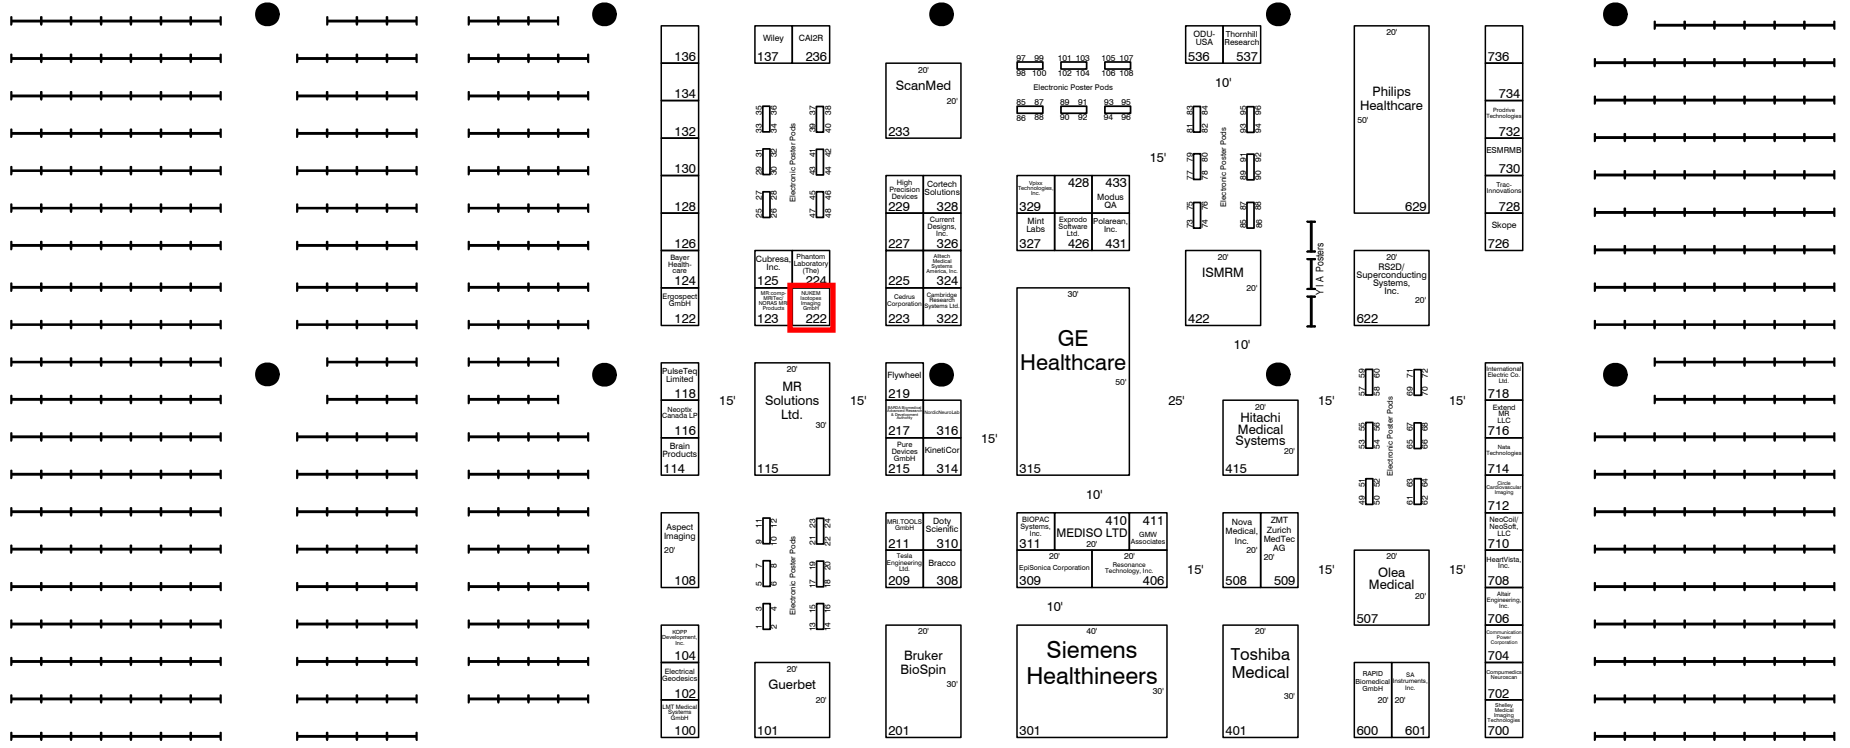

ISMIRM 25th Annual Meeting & Exhibition SMRT 26th Annual Meeting

22-27 APRIL 2017

KAMEHAMEHA BALLROOM - HAWAII CONVENTION CENTER
HONOLULU, HI, USA

SMRT POSTERBOARDS (11)

Entrance To Exhibit Hall
And
Poster Hall